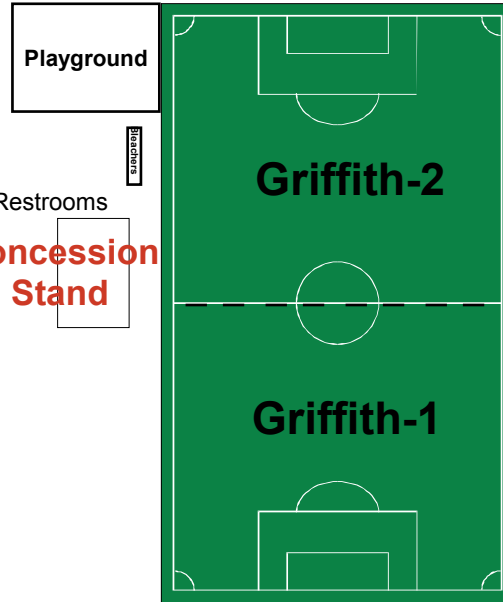

U10 Field

Park & Rec.
Garage

Kickback Wall

Silo's

Additional Practice Fields
are Located on
Mill Street (Next to the Am. Legion)
South Street (Behind the South School)
Elm Street West (Softball Field)

Griffith Field

Mary Lou Arruda Memorial Field

Burke Field

Bleachers

Raynham Senior Center

Parking

Parking

Parking