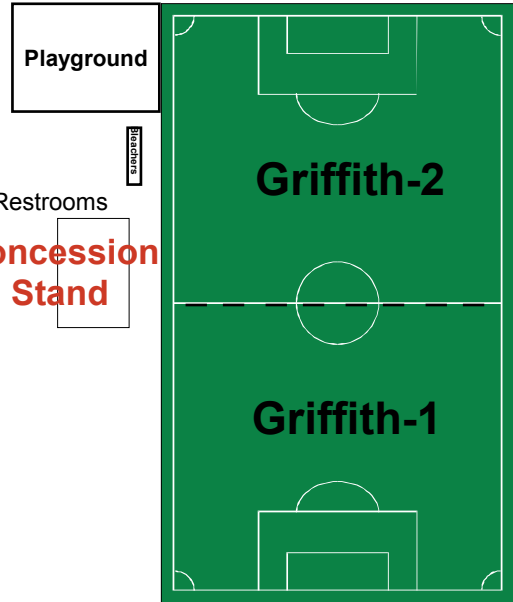

## U10 Field

Park & Rec. Garage

Kickback Wall

Silo's

Additional Practice Fields are Located on  
 Mill Street (Next to the Am. Legion)  
 South Street (Behind the South School)  
 Elm Street West (Softball Field)

## Mary Lou Arruda Memorial Field